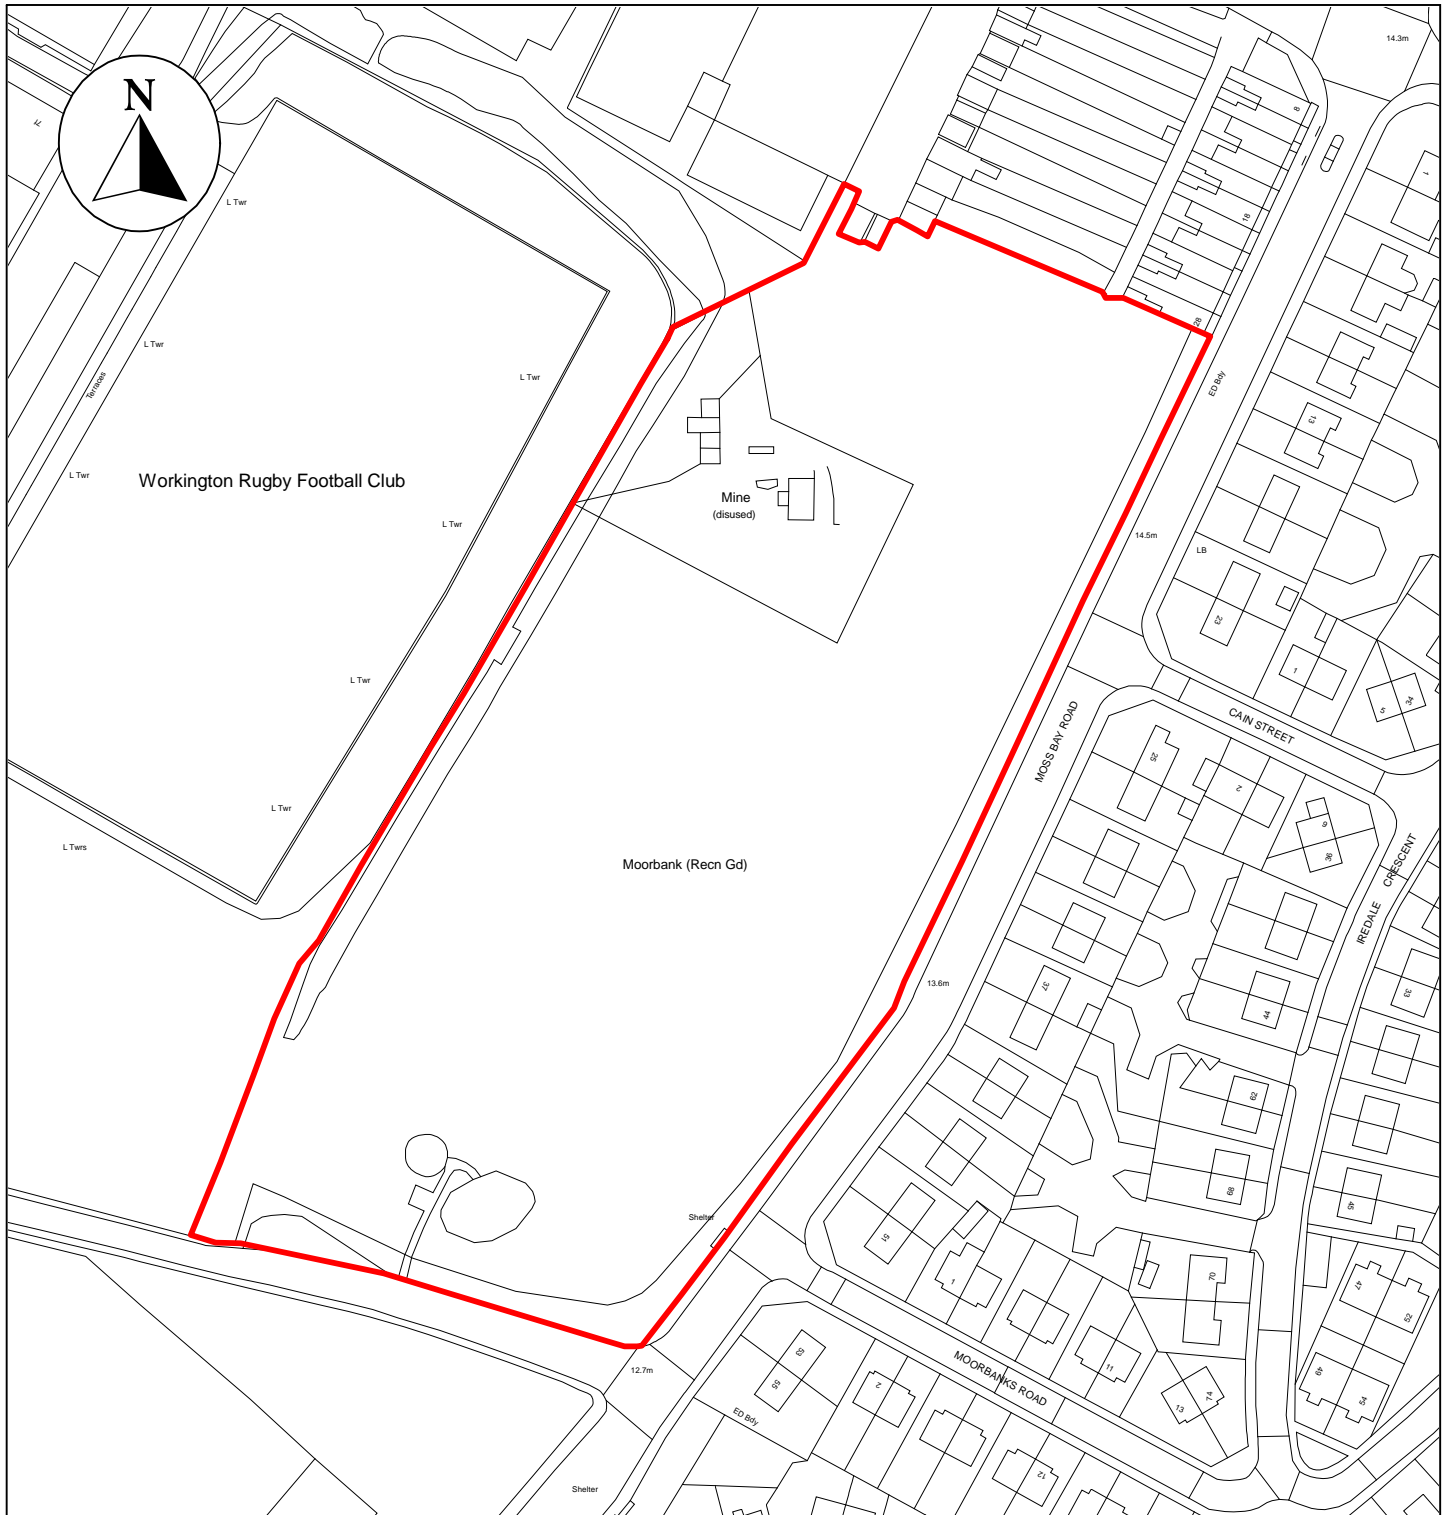

Public Space Protection Order Cumberland Council 2024

ANTI-SOCIAL BEHAVIOUR CRIME AND
POLICING ACT 2014

Jane Pit, Clay Flatts Industrial Estate, Workington, CA14 2DB

Neighbourhoods
Education and Enforcement
Allerdale House
Workington
CA14 3YJ

Scale: 1 : 1,500
Date: February 2024

©crown copyright database rights 2024
ordnance survey AC0000861732